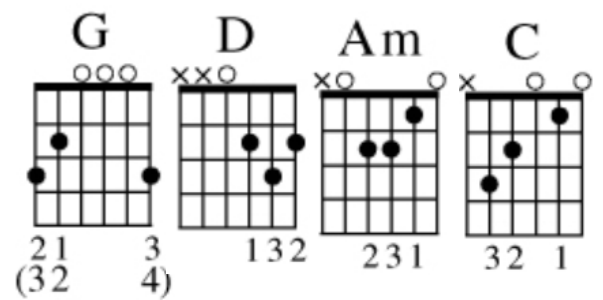

# Knocking on Heaven's Door - Dylan

Intro: G D Am 2x

G D Am  
Mama take this badge from me

G D C  
I can't use it anymore

G D Am  
It's getting dark too dark to see

G D C  
Feels like I'm knockin' on Heaven's door

G D Am  
Knock-knock-knockin' on Heaven's door

G D C  
Knock-knock-knockin' on Heaven's door

G D Am  
Knock-knock-knockin' on Heaven's door

G D C  
Knock-knock-knockin' on Heaven's door

G D Am  
Mama put my guns in the ground